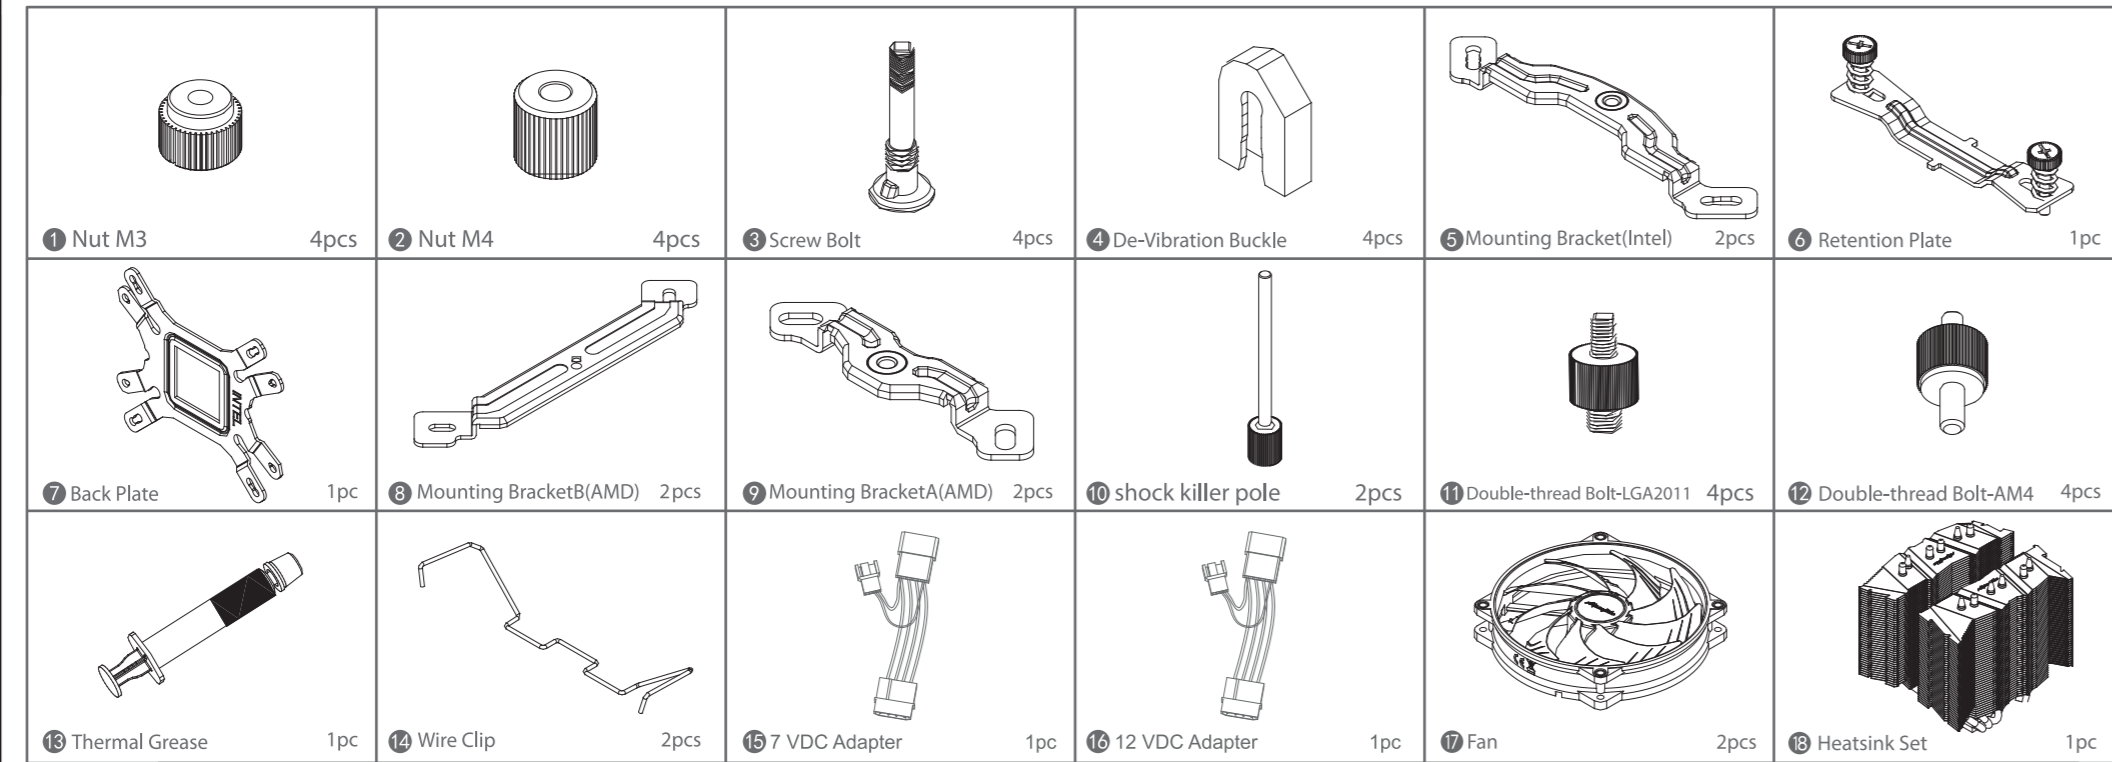

CAUTION:
INSTALLATION GUIDE

www.alpenfohn.de

EKL AG
Nadlerstr. 8-10
88299 Leutkirch
Germany
www.alpenfohn.de
MADE IN CHINA