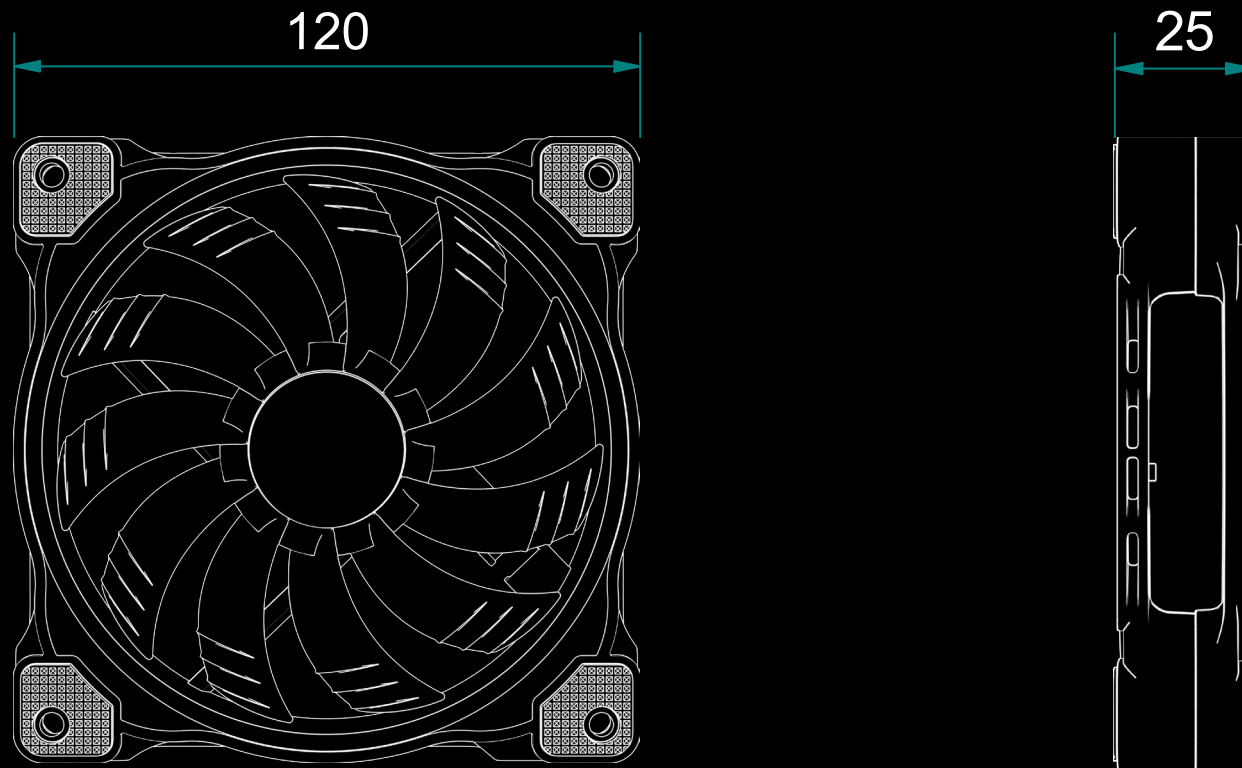

Dimensions (mm):

WING BOOST 3

addressable LED lighting