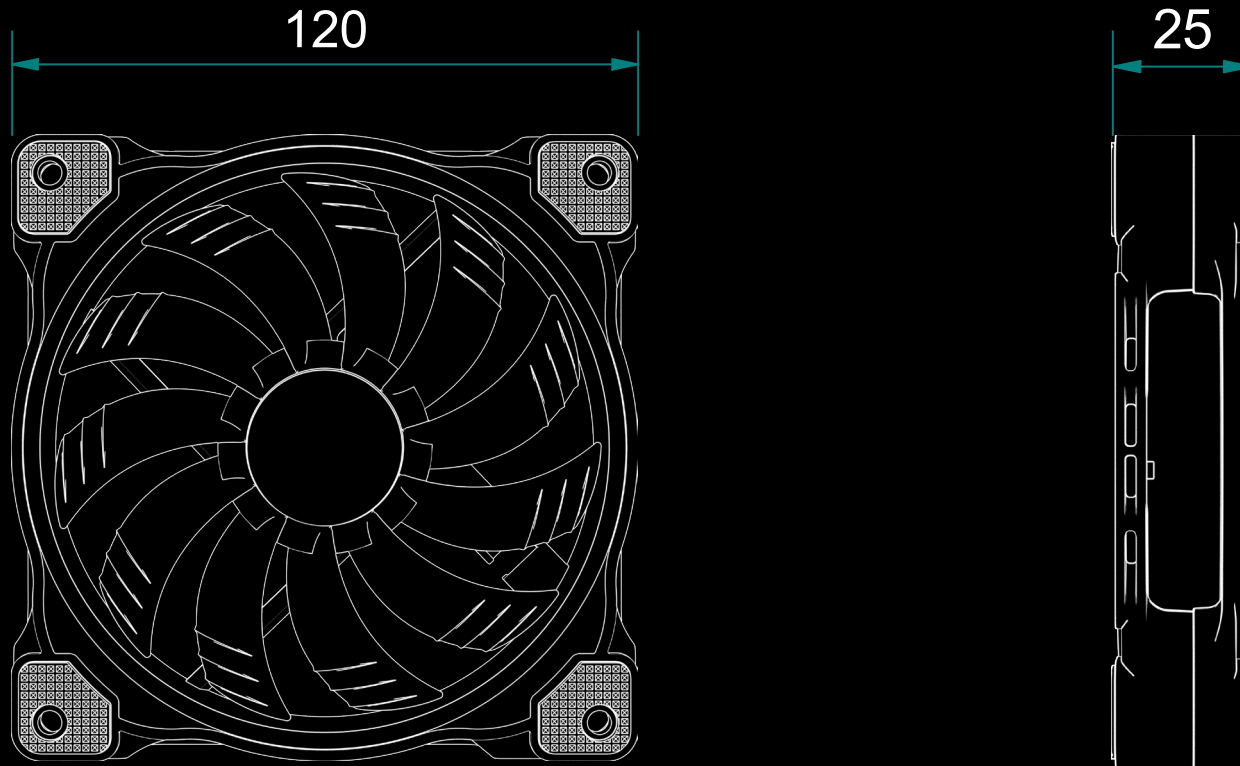

Dimensions (mm):

White Edition

WING BOOST 3

addressable LED lighting

addressable LED lighting