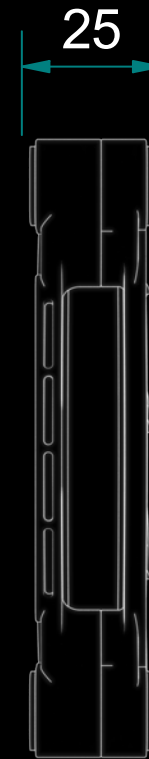

Dimensions (mm):

WING BOOST 3

addressable LED lighting