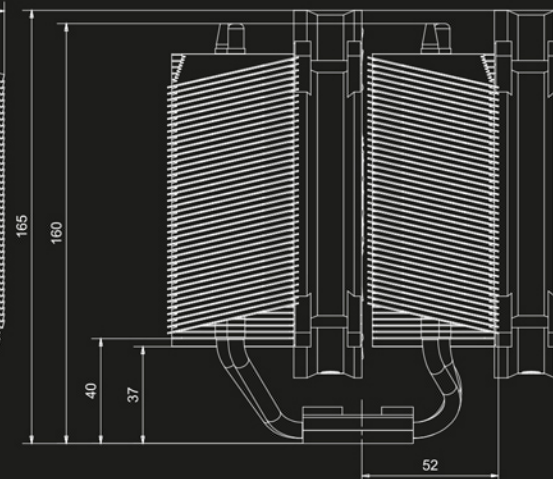

CLYMP

PREMIUM TWIN TOWER

DIMENSIONS(MM):

340W TDP