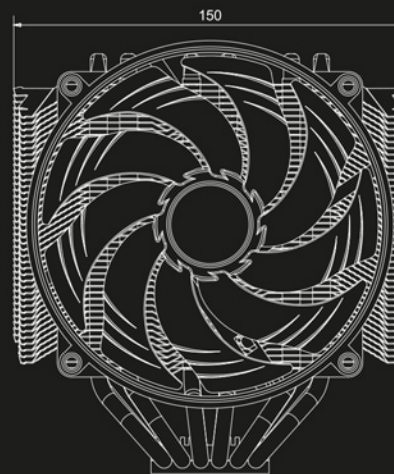

CLYMP

PREMIUM TWIN TOWER

DIMENSIONS(MM):

340W TDP