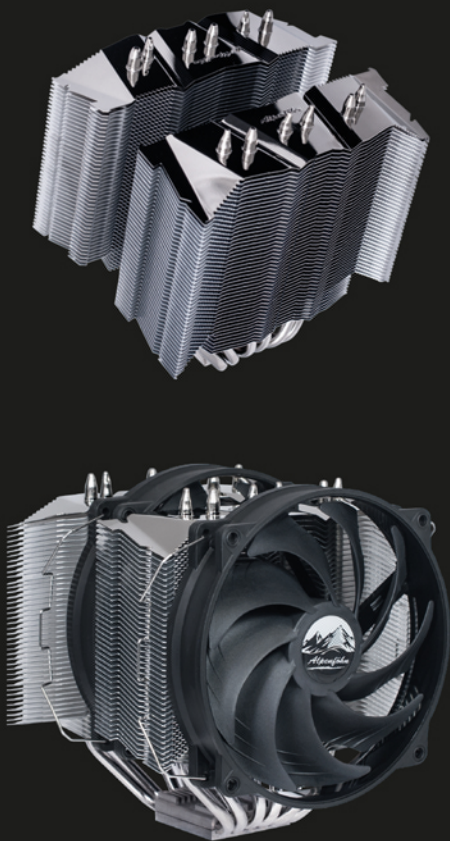

CLYMP

PREMIUM TWIN TOWER

DIMENSIONS(MM):

340W TDP