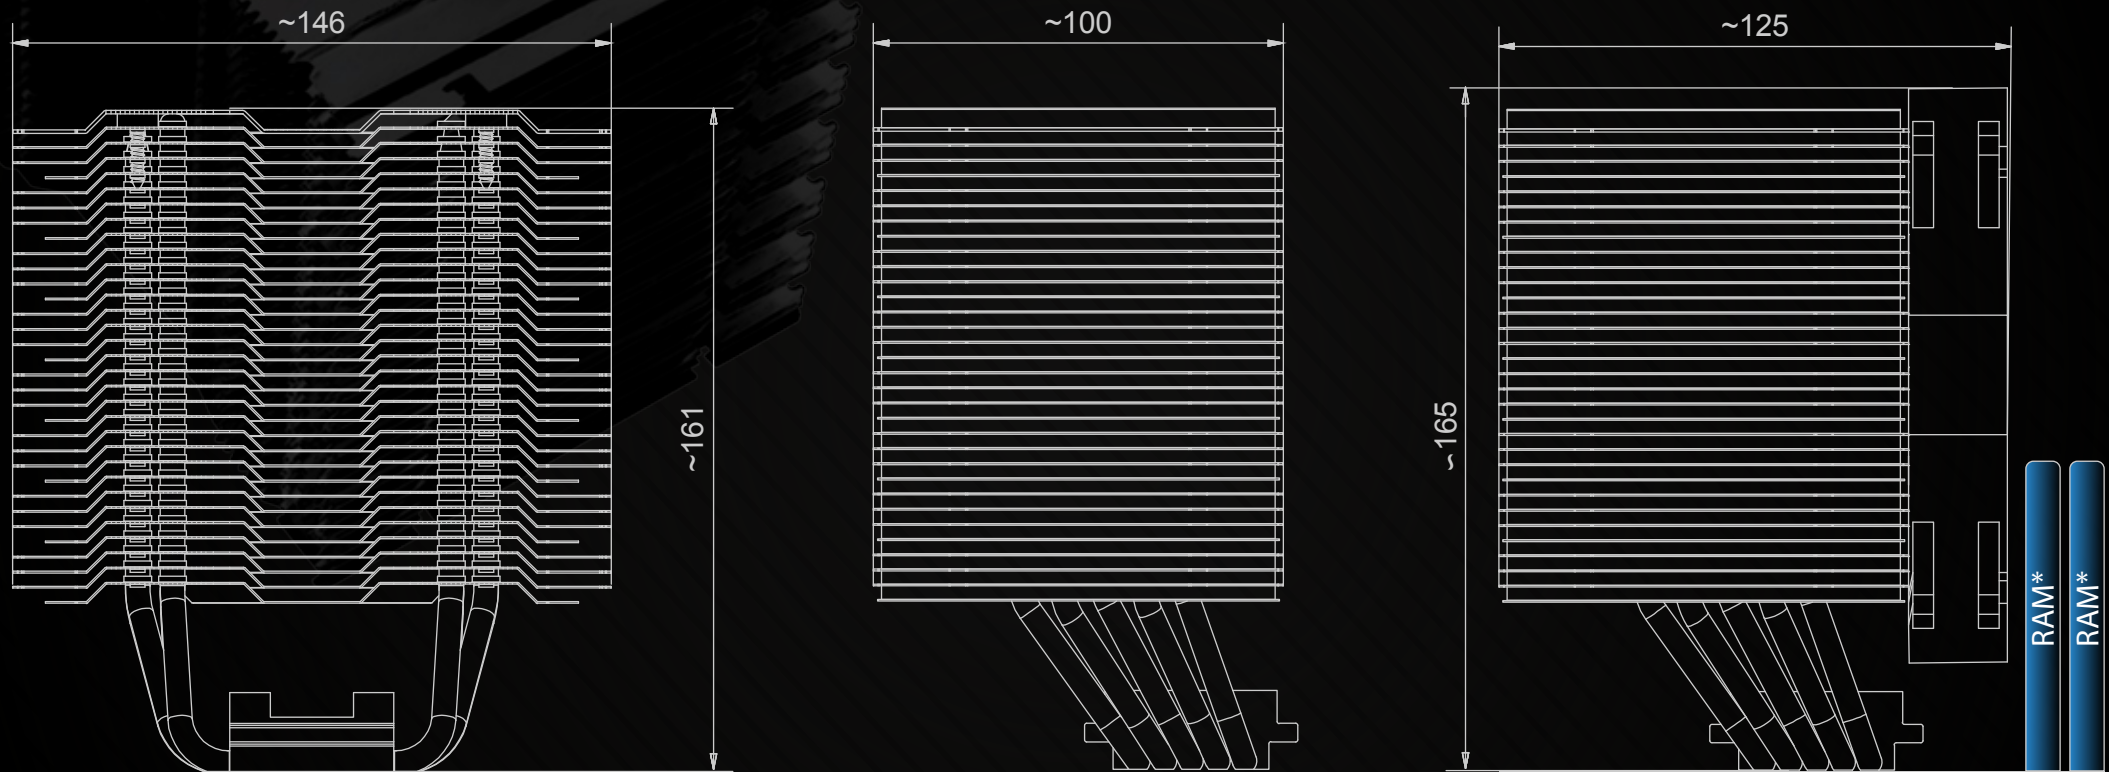

Dimensions(mm):

BROCKEN 3
MULTI-SOCKET CPU COOLER

To make sure that the Brocken 3 fit in your case please measure the distance from the top panel. If the distance is bigger than the height of the cooler +30mm it should be no problem to install the Brocken 3.

*100% RAM compatibility for socket: 1366, 115x, 775, AM4, AM3(+), AM3, AM2(+), AM2, FM1.